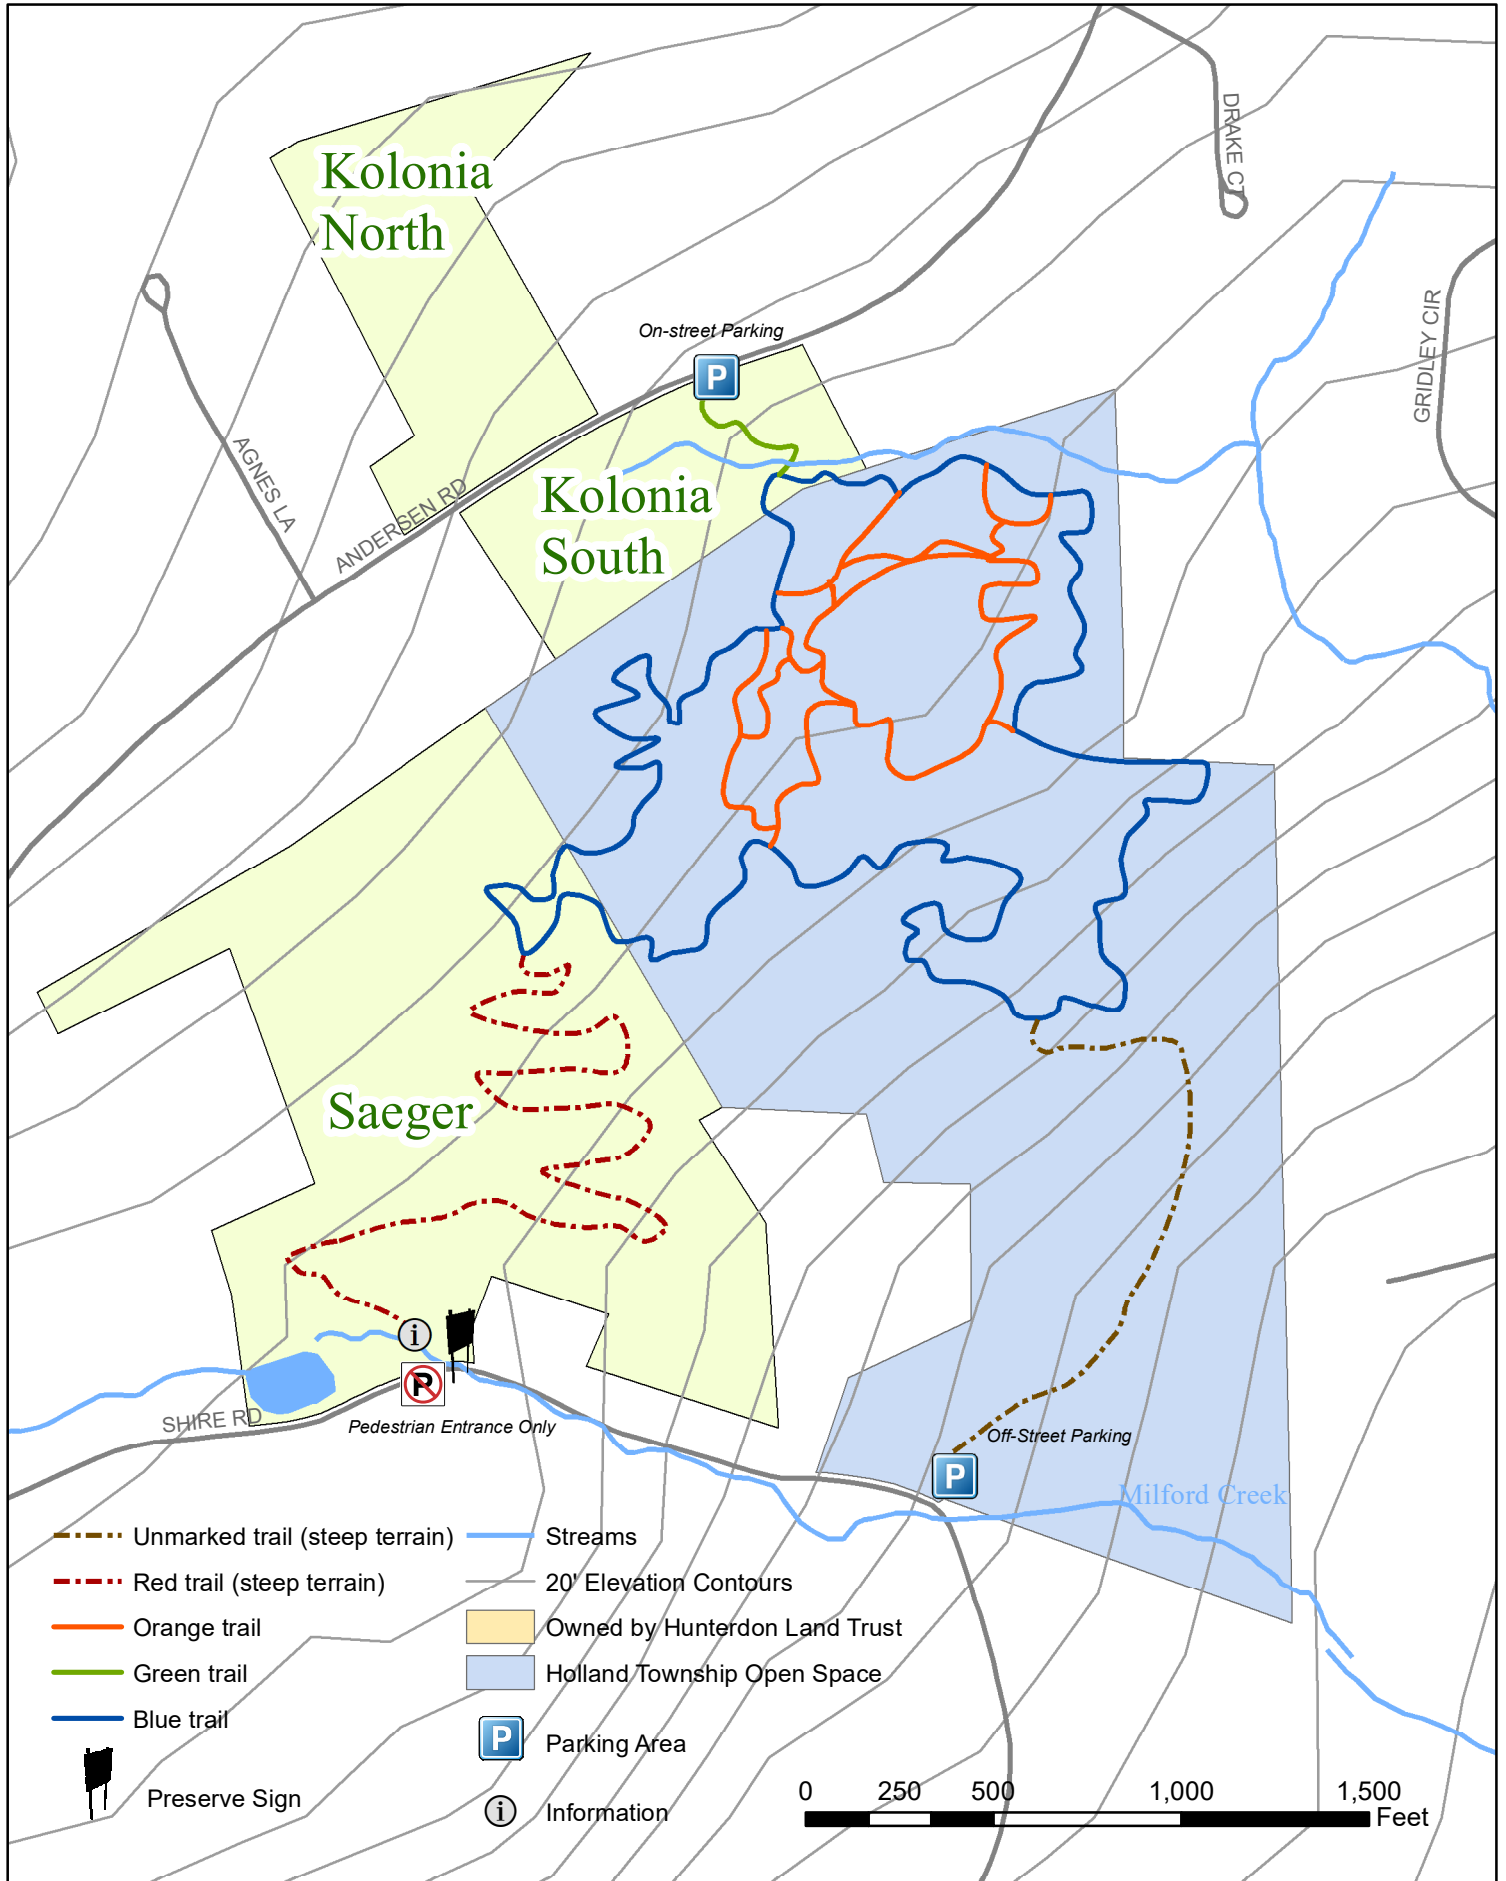

# Holland Highlands

## Holland Township, New Jersey

Map Created by Hunterdon Land Trust (c) 2019.  
 This map was developed using Hunterdon County, New Jersey, Geographic Information System digital data, but this secondary product has not been verified by Hunterdon County and is not county-authorized.

- Unmarked trail (steep terrain)
- Red trail (steep terrain)
- Orange trail
- Green trail
- Blue trail

- Streams
- 20' Elevation Contours
- Owned by Hunterdon Land Trust
- Holland Township Open Space
- Parking Area
- Information