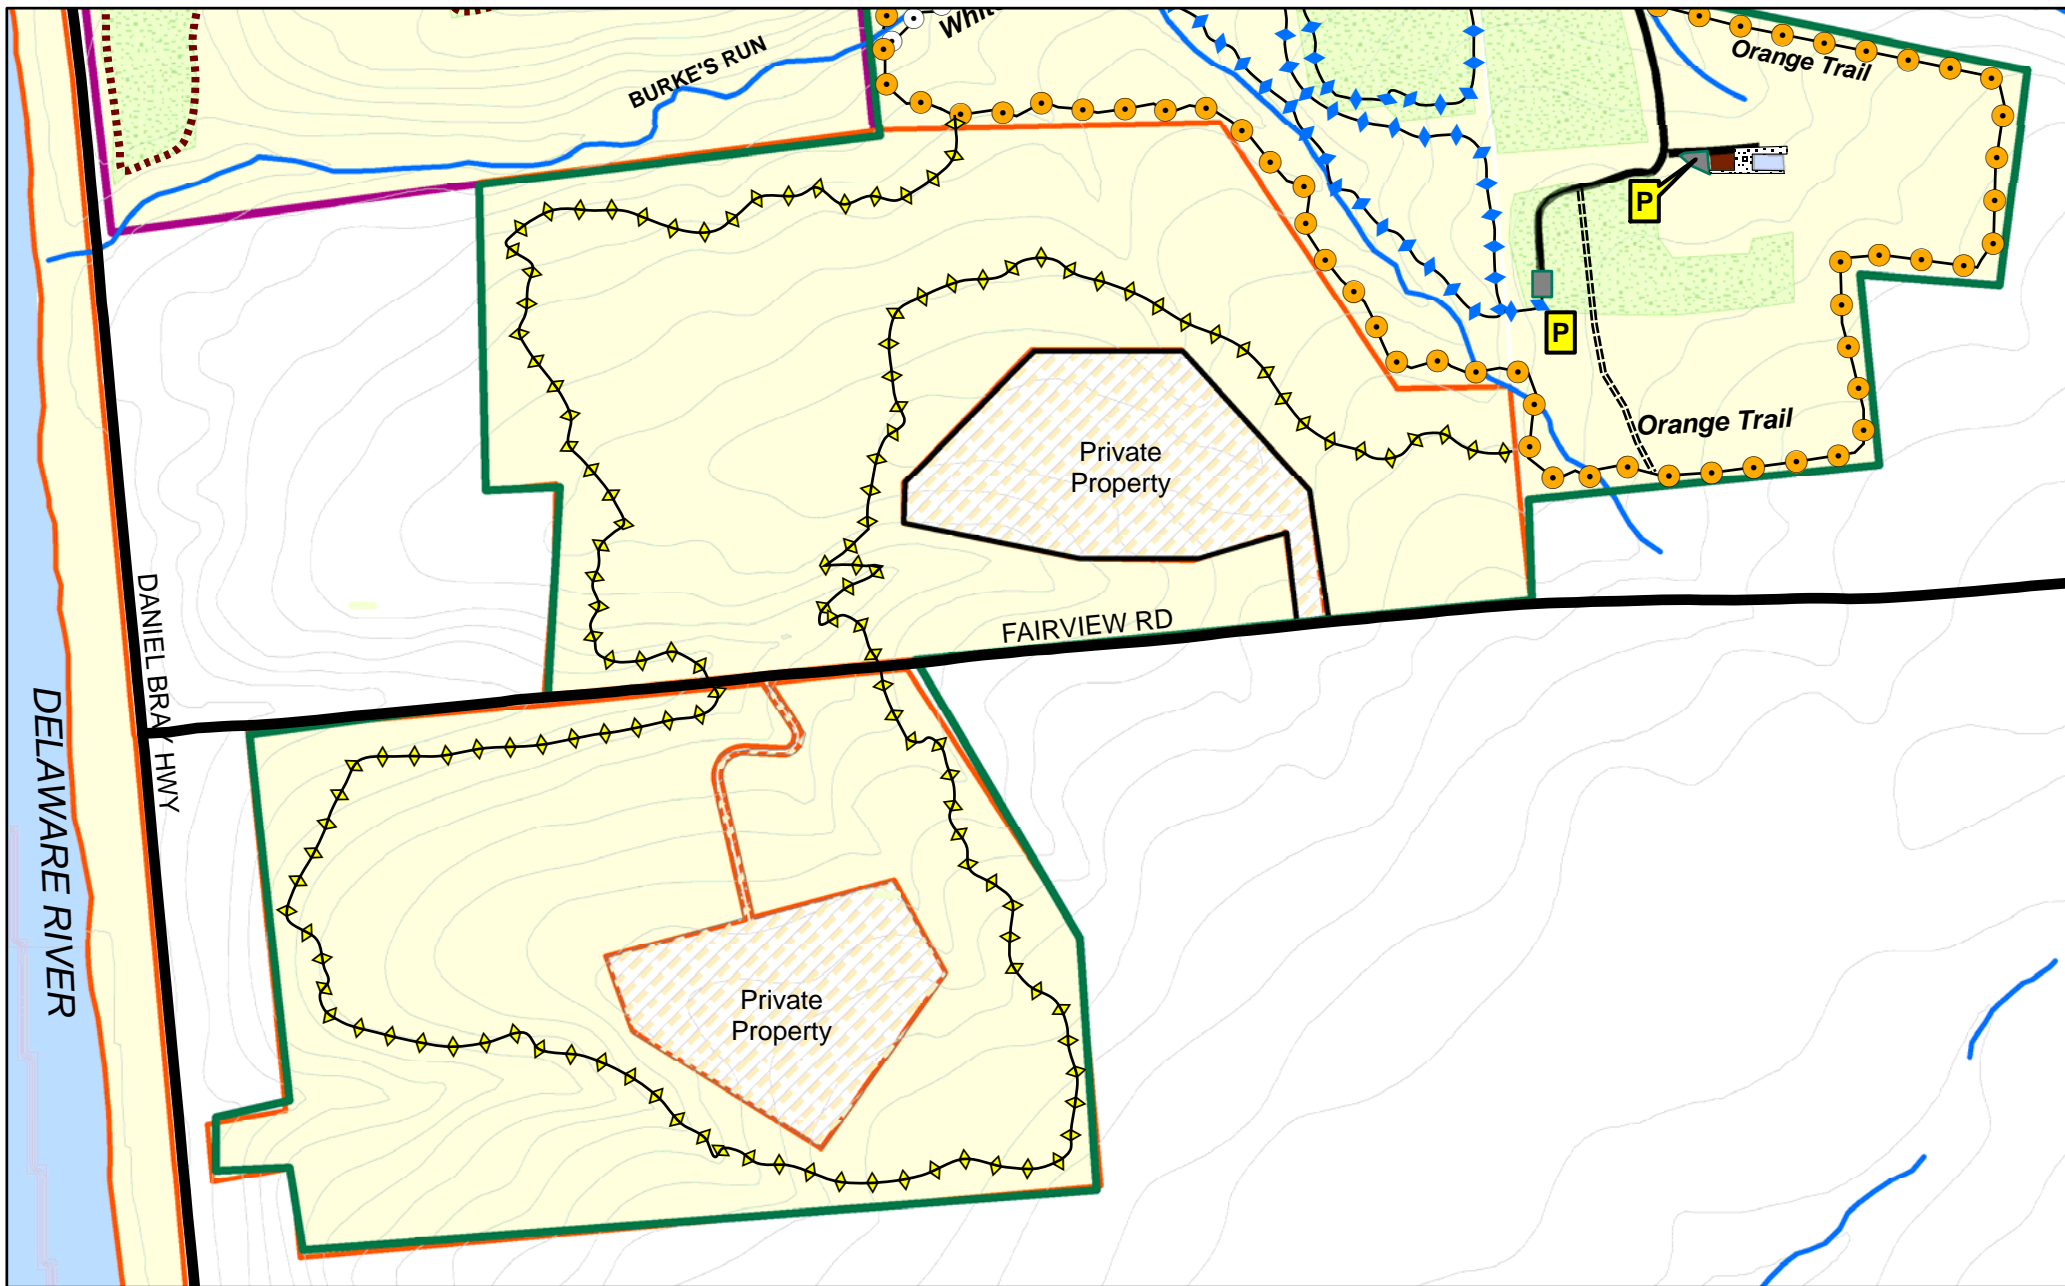

Horseshoe Bend Park -Trail Map North - Kingwood Township, New Jersey

- Park Perimeter
- Preserved Farmland - Private Property
- Unmarked Trails
- Cooley - 138 Acres (Green Acres)
- Open Fields
- Field Edge Trail - 2.0
- Paved Areas
- Contours 20FT
- Parking
- 1.8
- Mile markers posted in park.
- Notes:
- Orange mile markers 0.2 to 1.0 have not yet been set.
- Change in trail direction. The orange trail now follows the white trail for a short distance then crosses the stream to the North.

This map was developed using Hunterdon County, New Jersey, Geographic Information System digital data, but this secondary product has not been verified by Hunterdon County and is not county-authorized.
 HBPTail Map North 1 to 8,000 8.5x11 RD 8.23.2014

Horseshoe Bend Park -Trail Map South - Kingwood Township, New Jersey

- Park Perimeter
- Preserved Farmland - Private Property
- White Trail - 0.6 miles
- Cooley - 138 Acres (Green Acres)
- Open Fields
- Orange Trail - 3.3 miles
- Blue Diamond Trail - 1.2 miles
- Flagg Kirkland Trail - 3.5 miles
- Paved Areas
- Field Edge Trail - 2.0
- Contours 20FT
- P Parking

1.8

Mile markers posted in park.

- Notes:
- Orange mile markers 0.2 to 1.0 have not yet been set.
 - Change in trail direction. The orange trail now follows the white trail for a short distance then crosses the stream to the North.