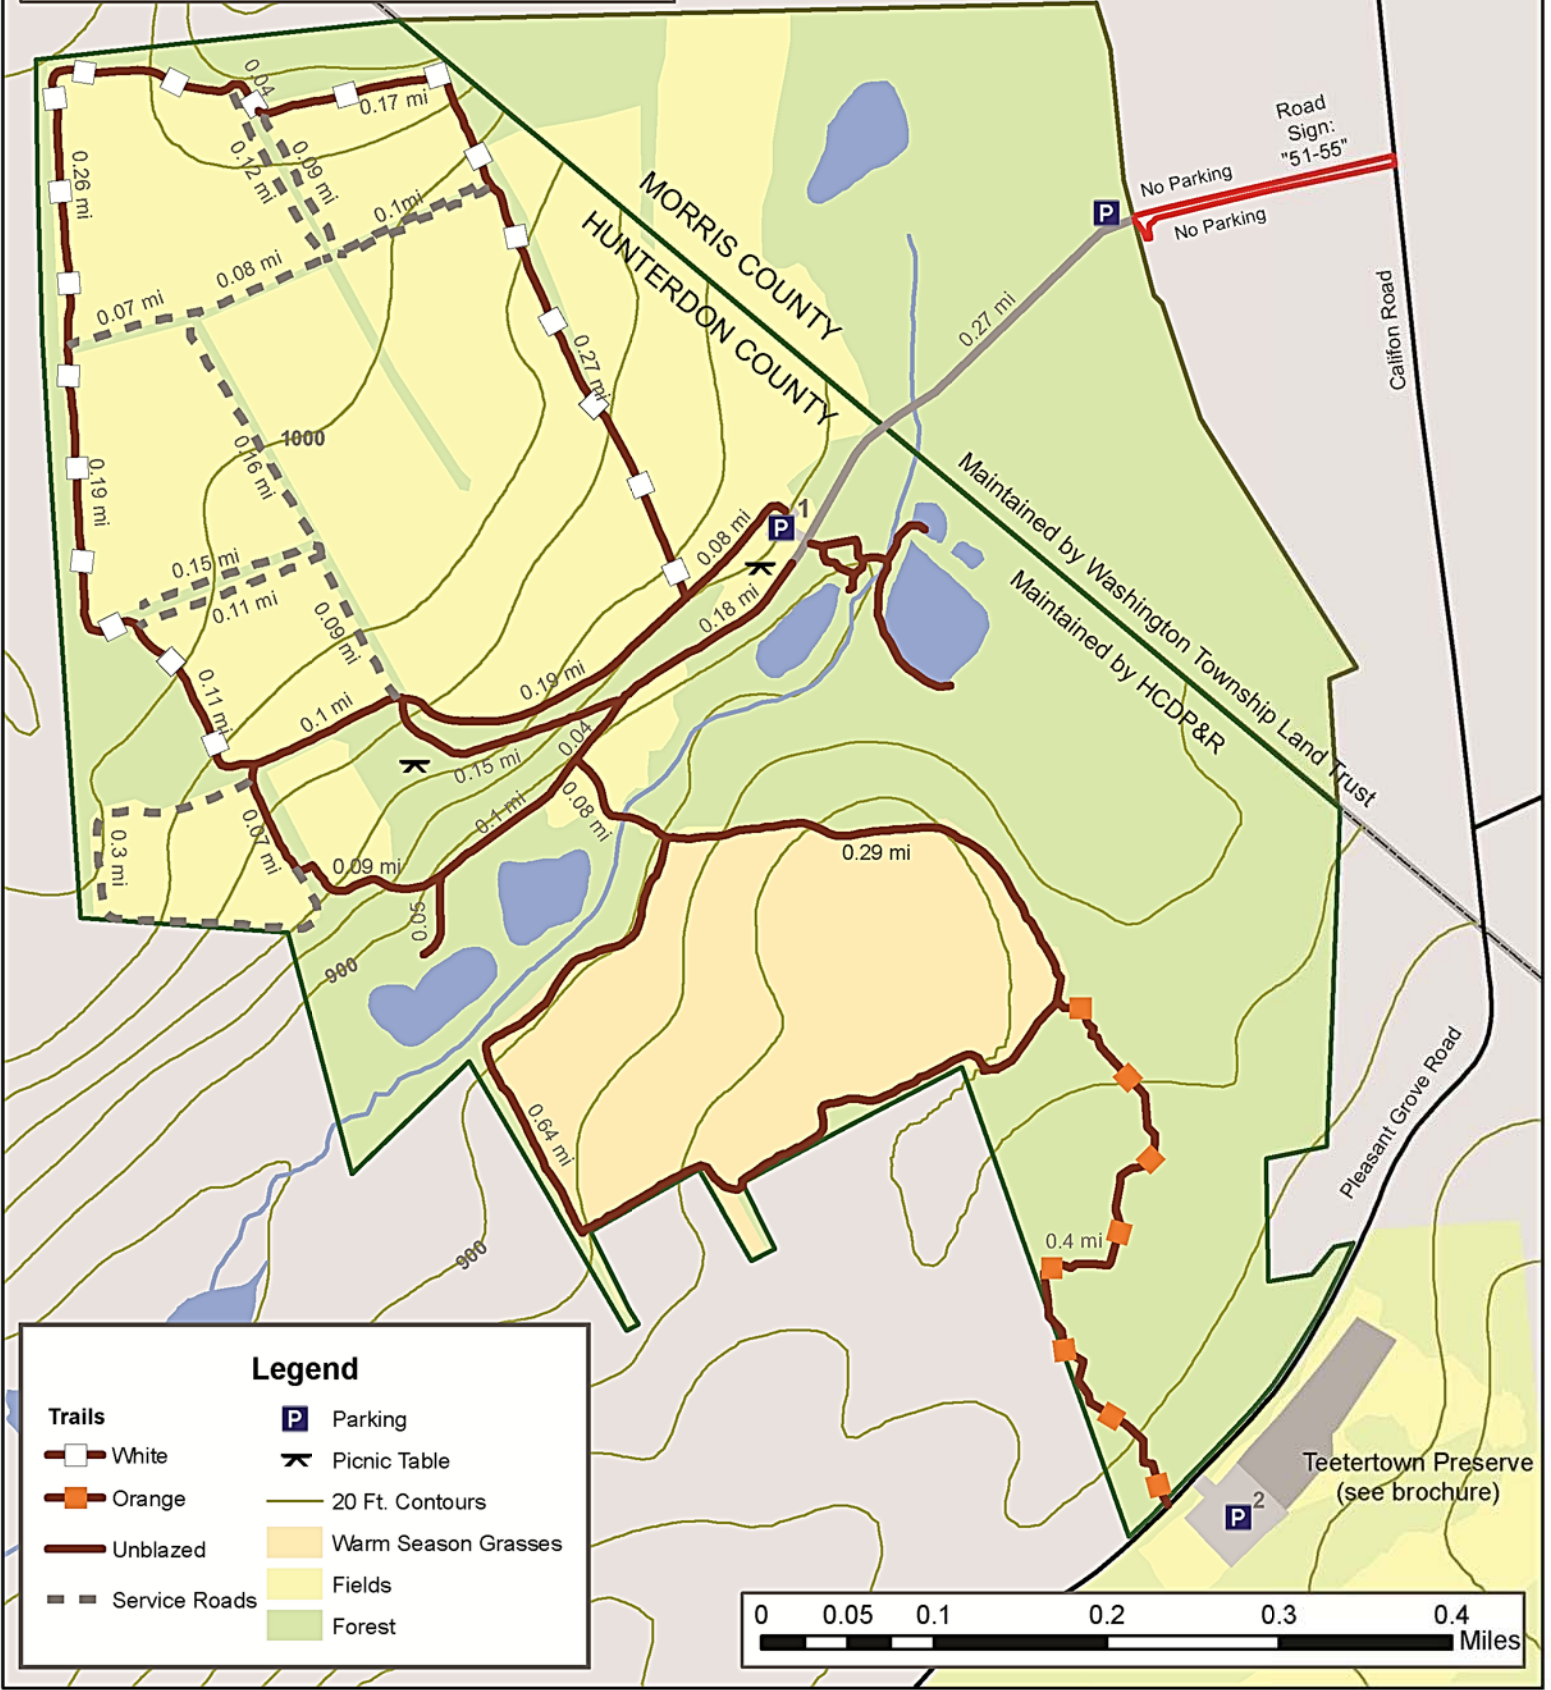

CRYSTAL SPRINGS PRESERVE

Lebanon Township

232 acres

- P¹** Califon Road, Long Valley 07853
- P²** 20 Pleasant Grove Road, Port Murray 07865

Trail Map

Legend

- | | |
|-----------------------------|---------------------|
| Trails | P Parking |
| White (with square marker) | Picnic Table |
| Orange (with square marker) | 20 Ft. Contours |
| Unblazed | Warm Season Grasses |
| Service Roads | Fields |
| | Forest |