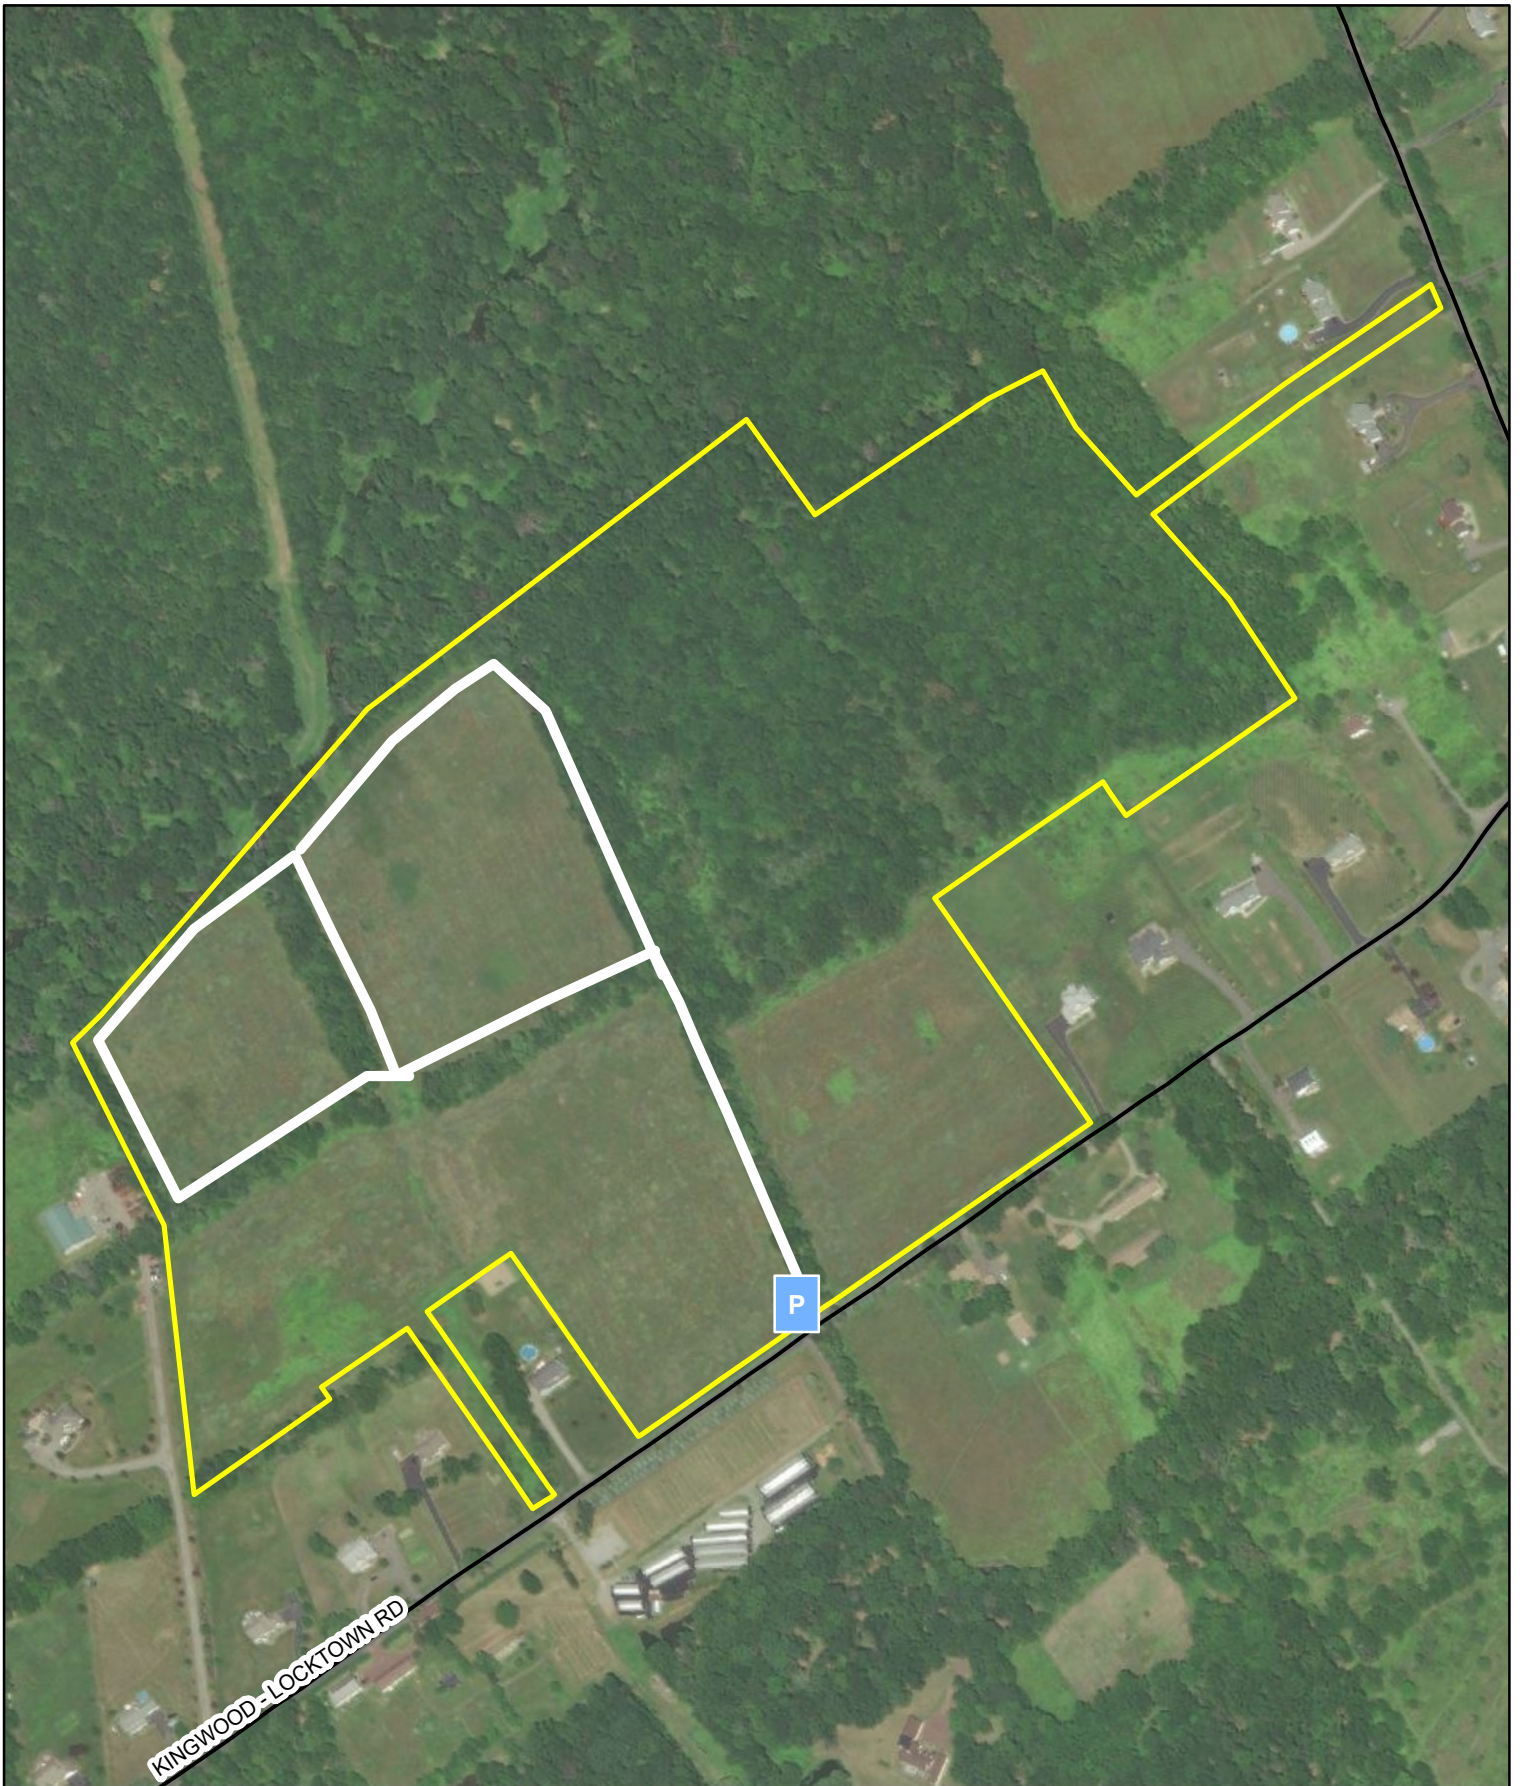

MUDDY RUN PRESERVE

0 0.025 0.05 0.1 Miles

-  Muddy Run Preserve
-  Todd Kratzer's Trail
-  Parking

Map created January 2023 (c) Hunterdon Land Trust. This map was developed using Hunterdon County, New Jersey, Geographic Information System digital data, but this secondary product has not been verified by Hunterdon County and is not county-authorized.